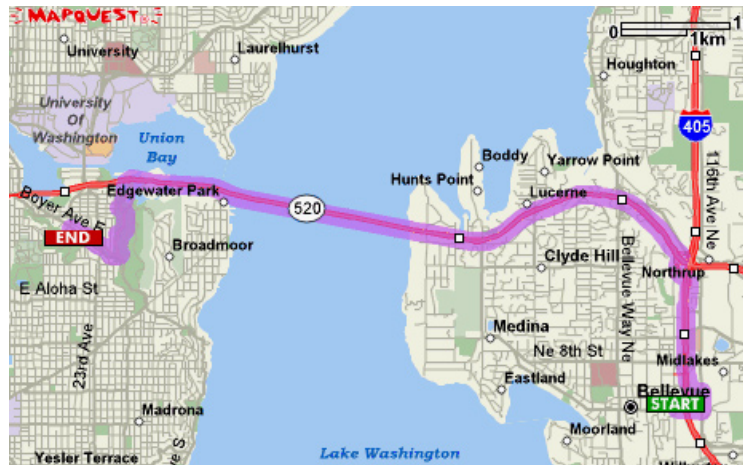

YASOO! REGISTRATION

Please check all that apply and use one form per person

send registration forms to:

Thelma Treperinas • 12521 2nd Ave. NW • Seattle, WA 98177
e-mail: gtreperinas@comcast.net

	PRICE	TOTAL
☐ FULL PACKAGE <i>includes all events and meals</i>	$145 $160 after June 15, 2006	
☐ SATURDAY ONLY PACKAGE <i>includes Saturday workshops, meals and Banquet/Glendi</i>	$100	
☐ SATURDAY WORKSHOPS ONLY <i>at St. Demetrios Church</i>	$80	
☐ SUNDAY WORKSHOPS ONLY <i>at St. Demetrios Church</i>	$30	
☐ YASOO! FRIDAY DANCE PERFORMANCE <i>includes welcome reception</i>	$15	
☐ YASOO! SATURDAY BANQUET & GLENDI <i>no guarantee of reservation after June 15, 2006</i>	$40	
☐ YASOO! SATURDAY GLENDI ONLY <i>must arrive after 9:30</i>	$15	
total amount due		

Name _____

Address _____

City _____ State _____ Zip _____

Day Phone _____ Eve Phone _____ E-mail _____

Total amount enclosed _____ paid by check ☐ credit card ☐ (fill out information below—VISA or Mastercard only)

Name on Card _____ Card # _____

Exp date _____ signature _____

ACCOMMODATIONS

Group discount rates are available through
the Bellevue Red Lion

Rates per night: $85 single/double,
$95 triple, $105 quad

Group rate deadline is June 9, 2006

(This is the same location as the
Saturday night Banquet/Glendi)

11211 Main St. • Bellevue, WA 98004 • 425-455-5240

Reservations-BellevueSales@RedLionBellevue.com

group rate keyword: AHEPA

Transportation not included

Total estimated driving time between The Red Lion and St. Demetrios Church: 14 minutes • Total Distance: 8.92 miles